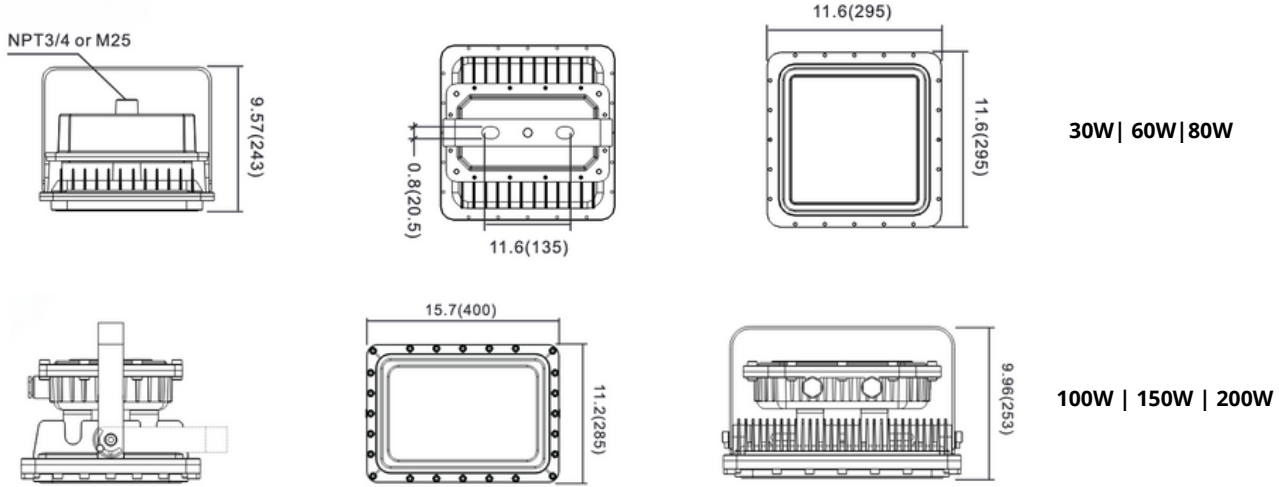

IP66

Specifications

Voltage	120-277V or 347-480V	
Power Factor	<95%	
Efficacy	140 Lumens/Watt	
Lumen Output	LS-XFL-30W: 4,200 LS-XFL-60W: 8,400 LS-XFL-80W: 11,200	LS-XFL-100W: 14,000 LS-XFL-150W: 21,000 LS-XFL-200W: 28,000
Colour Temp.	5000K Standard Custom CCT Available	
CRI	RA>70	
Frequency	50-60Hz	
LED Diodes	Lumileds 3030	
Power Supply	Meanwell Series	
Optics	120°	
Operating Temp	-40°C to +55°C	
Weight	LS-XFL-30W: 15.5 LBS LS-XFL-60W: 15.5 LBS LS-XFL-80W: 15.5 LBS	LS-XFL-100W: 39.5 LBS LS-XFL-150W: 39.5 LBS LS-XFL-200W: 39.5 LBS
Connections	3/4" NPT	
Mounting	Standard Bracket (Standard) Slip Fitter (Pole Mount)	
Warranty	5 Year Standard	

For IES files, see website or contact Lumisave

XFL SERIES

Hazardous Rated LED Flood Light

Dimensions

Ordering Information

Example: LS-XFL-30W-MV-50-BS-12D

Model	Wattage	Voltage	Colour Temp	Mounting	Optics
LS-XFL	30W	MV	50	BS	12D
	60W	HV	CTM	SF	90D
	80W				60D
	100W				40D
	150W				
	200W				