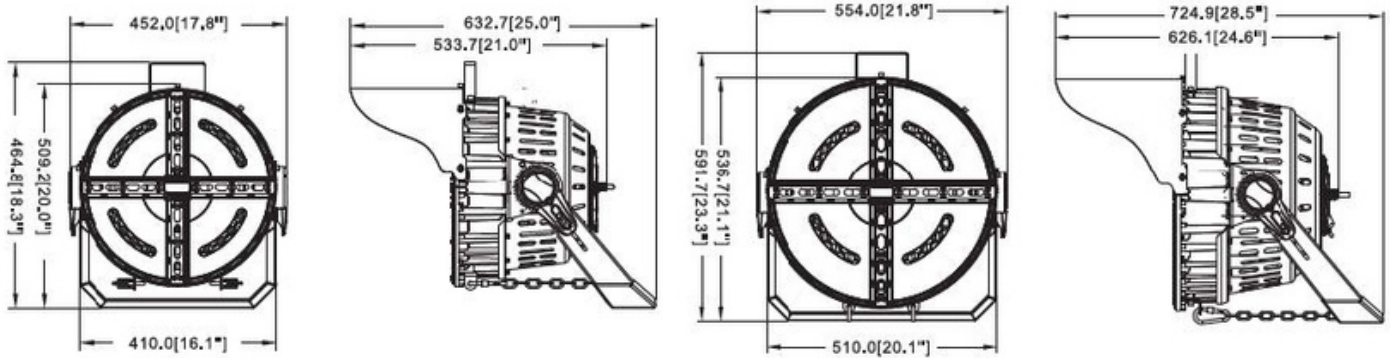

For IES files, see website or contact Lumisave

SP990 SERIES

General Rated LED Sports Light

Dimensions

300W / 600W

800W / 1200W

Ordering Information

Example: LS-WPL-30W-MV-5K