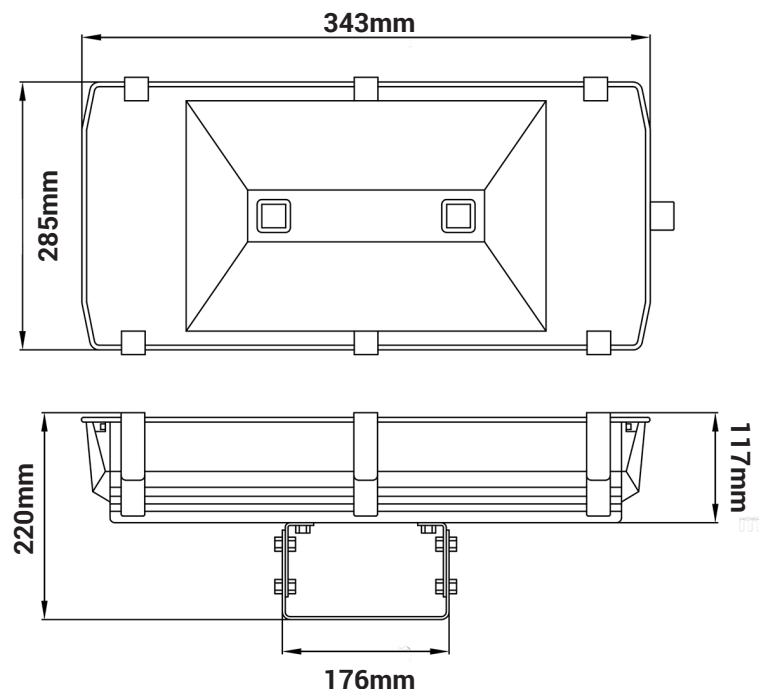

IP65

Intertek
4000453

-40°C / +40°C

CLASS I, DIV 2/Zone 2 - T3C
CLASS II & CLASS III, DIV 2 - T5

FEATURES

- High Powered LED Flood Light For Various Applications
- 150 Lumen/Watt Output (Rated Values)
- Surface & Pole Mounted Options
- Designed for Industrial Applications
- 5-Year Standard Warranty

DIMENSIONS

OPTICS

■ 20 fc ■ 10 fc ■ 1 fc
■ 15 fc ■ 5 fc ■ 0.5 fc
 Fixture mounted @ 20ft | Calculation grid 50ft x 50ft

■ 20 fc ■ 10 fc ■ 1 fc
■ 15 fc ■ 5 fc ■ 0.5 fc
 Fixture mounted @ 25ft | Calculation grid 50ft x 50ft

■ 20 fc ■ 10 fc ■ 1 fc
■ 15 fc ■ 5 fc ■ 0.5 fc
 Fixture mounted @ 30ft | Calculation grid 50ft x 50ft

MOUNTING

HEAVY DUTY BRACKET
(BH)

SLIPFITTER
(BE)

ORDERING INFORMATION

PROJECT NAME	PROJECT LOCATION	COMMENTS	PREPARED BY