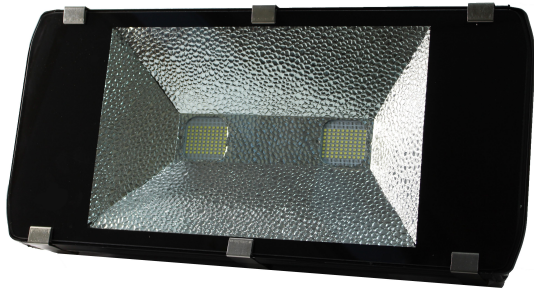

IP65

Intertek
4000453

-40°C / +40°C

CLASS I, DIV 2/Zone 2 - T3C
CLASS II & CLASS III, DIV 2 - T5

FEATURES

- High Powered LED Flood Light For Various Applications
- 150 Lumen/Watt Output (Rated Values)
- Surface & Pole Mounted Options
- Designed for Industrial Applications
- 5-Year Standard Warranty

When a long life lamp is required, please consider the FL390 series. Customizable options such as lenses, mounting and voltage make our product fit each of our customer's needs. The FL390 is one of the roughest and toughest products in our lineup. The FL390 is customizable to meet all applications.

TECHNICAL SPECIFICATIONS

VOLTAGE	120-277V or 347-480V
POWER FACTOR	<95%
LED LUMINOUS EFFICIENCY	150 (LM/W) (RATED)
MAX LUMEN OUTPUT	16,972LM
COLOUR TEMPERATURE	5000K STANDARD
COLOUR RATING INDEX	Ra>70
LENS	GLASS LEXAN
PROTECTION	Wet location IP65
FREQUENCY	50-60 Hz
LED CHIP	SAMSUNG
LED DRIVER	MEANWELL
MAXIMUM INTENSITY ANGLE	120°
WORK TEMPERATURE	-40°C to +40°C
WORK HUMIDITY	15% to 95% RH
CHIP LIFE EXPECTANCY	80000 Hrs
FIXTURE	Aluminum Alloy Housing
WEIGHT	13.2KG
APPROVED	ETL Listed, Tested to CSA & UL Standards DLC Qualified Product