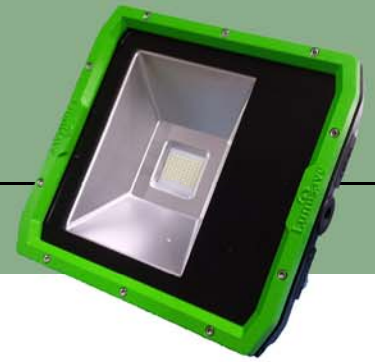

HEAVY INDUSTRIAL FLOOD LIGHT FL375 SERIES

80W

FL375 INDUSTRIAL FLOOD LIGHT

The FL375 is an extremely durable single-chip Industrial LED light suitable for the harshest consumer locations. Our industrial series LED lights are exclusive to Lumisave and are designed, assembled, and tested in Canada. The FL375 is one of the roughest and toughest products in our line up.

**Class I, Div 2-T3C, Class I, Zone 2-T3C
Class II & III, Div 2-T5**

TECHNICAL SPECIFICATIONS

VOLTAGE	120-277V or 347-480V
POWER FACTOR	≤ 95%
LED LUMINOUS EFFICIENCY	150 (LM/W)
MAX LUMEN OUTPUT	8183 LM
COLOUR TEMPERATURE	5000K
COLOUR RENDERING INDEX	Ra>70
LENS	6mm Lexan
PROTECTION	Wet Location IP65
FREQUENCY	50/60Hz

LED CHIP	SAMSUNG LH351B LED
LED DRIVER	MEANWELL
MAXIMUM INTENSITY ANGLE	≥ 120 Degree
WORK TEMPERATURE	-40°C to +40°C
WORK HUMIDITY	10% to 95% RH
CHIP LIFE EXPECTANCY	80,000 Hours
FIXTURE	Black Aluminum Alloy Housing
WEIGHT	9.5kg
APPROVED	ETL Listed Tested To CSA and UL Standards DesignLights Consortium (DLC) Qualified Product

DIMENSIONS

www.lumisave.com

LUMISAVE INDUSTRIAL LED TECHNOLOGIES LTD.

1-855-563-7284

HEAVY INDUSTRIAL FLOOD LIGHT FL375 SERIES

80W

PHOTOMETRY

■ 20 fc ■ 10 fc ■ 1 fc
■ 15 fc ■ 5 fc ■ 0.5 fc
 Fixture mounted @ 15ft | Calculation grid 50ft x 50ft