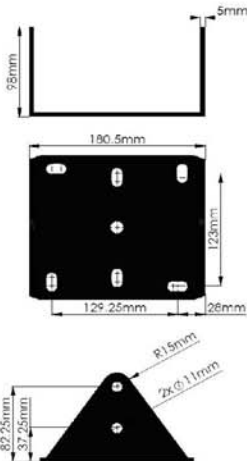

MOUNTING

HEAVY DUTY BRACKET

ORDERING INFORMATION

PART NUMBER EXAMPLE: LS-FL375-80W-MV-LX-W7-BH-H1

LS-FL375-

WATTAGE

80W

VOLTAGE

MV 120-277V
HV 347-480V

LENS

LX LEXAN DIFFUSER
LF FROSTED DIFFUSER

CABLE WHIP

W7 7' WHIP
W(X) CUSTOM WHIP

MOUNTING

BH HEAVY DUTY BRACKET
BC CUSTOM BRACKET

HAZLOC

H1 HAZARDOUS