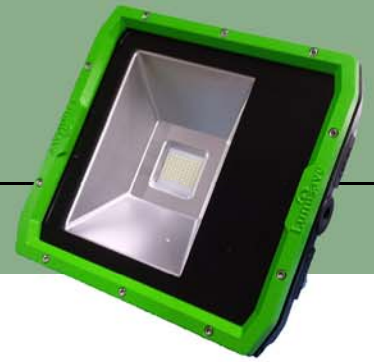

HEAVY INDUSTRIAL FLOOD LIGHT FL375 SERIES

80W

FL375 INDUSTRIAL FLOOD LIGHT

The FL375 is an extremely durable single-chip Industrial LED light suitable for the harshest consumer locations. Our industrial series LED lights are exclusive to Lumisave and are designed, assembled, and tested in Canada. The FL375 is one of the roughest and toughest products in our line up.

LED CHIP	SAMSUNG LH351B LED
LED DRIVER	MEANWELL
MAXIMUM INTENSITY ANGLE	≥ 120 Degree
WORK TEMPERATURE	-40°C to +40°C
WORK HUMIDITY	10% to 95% RH
CHIP LIFE EXPECTANCY	80,000 Hours
FIXTURE	Black Aluminum Alloy Housing
WEIGHT	9.5kg
APPROVED	ETL Listed Tested To CSA and UL Standards DesignLights Consortium (DLC) Qualified Product

DIMENSIONS

www.lumisave.com

LUMISAVE INDUSTRIAL LED TECHNOLOGIES LTD.

1-855-563-7284

HEAVY INDUSTRIAL FLOOD LIGHT FL375 SERIES

80W

PHOTOMETRY

■ 20 fc ■ 10 fc ■ 1 fc
■ 15 fc ■ 5 fc ■ 0.5 fc
 Fixture mounted @ 15ft | Calculation grid 50ft x 50ft