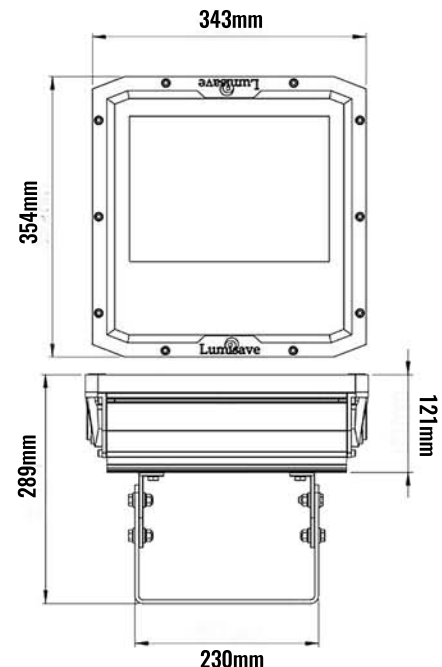

**Class I, Div 2-T3C, Class I, Zone 2-T3C
Class II & III, Div 2-T5**

TECHNICAL SPECIFICATIONS

VOLTAGE	120-277V or 347-480V
POWER FACTOR	≤ 95%
LED LUMINOUS EFFICIENCY	150 (LM/W)
MAX LUMEN OUTPUT	8183 LM
COLOUR TEMPERATURE	5000K
COLOUR RENDERING INDEX	Ra>70
LENS	6mm Lexan
PROTECTION	Wet Location IP65
FREQUENCY	50/60Hz

LED CHIP	SAMSUNG LH351B LED
LED DRIVER	MEANWELL
MAXIMUM INTENSITY ANGLE	≥ 120 Degree
WORK TEMPERATURE	-40°C to +40°C
WORK HUMIDITY	10% to 95% RH
CHIP LIFE EXPECTANCY	80,000 Hours
FIXTURE	Black Aluminum Alloy Housing
WEIGHT	9.5kg
APPROVED	ETL Listed Tested To CSA and UL Standards DesignLights Consortium (DLC) Qualified Product

DIMENSIONS

www.lumisave.com

LUMISAVE INDUSTRIAL LED TECHNOLOGIES LTD.

1-855-563-7284

HEAVY INDUSTRIAL FLOOD LIGHT FL375 SERIES

80W

PHOTOMETRY

■ 20 fc ■ 10 fc ■ 1 fc
■ 15 fc ■ 5 fc ■ 0.5 fc
 Fixture mounted @ 15ft | Calculation grid 50ft x 50ft

■ 20 fc ■ 10 fc ■ 1 fc
■ 15 fc ■ 5 fc ■ 0.5 fc
 Fixture mounted @ 20ft | Calculation grid 50ft x 50ft

■ 20 fc ■ 10 fc ■ 1 fc
■ 15 fc ■ 5 fc ■ 0.5 fc
 Fixture mounted @ 25ft | Calculation grid 50ft x 50ft