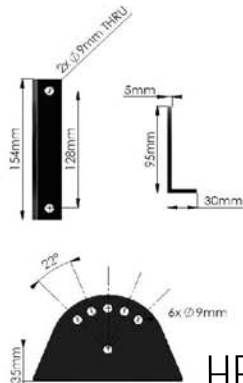

MOUNTING

HEAVY DUTY BRACKET

ORDERING INFORMATION

PART NUMBER EXAMPLE: LS-FL375-80W-MV-LX-W7-BH-H1

LS-FL375-

WATTAGE

80W

VOLTAGE

MV 120-277V
HV 347-480V

LENS

LX LEXAN DIFFUSER
LF FROSTED DIFFUSER

CABLE WHIP

W7 7' WHIP
W(X) CUSTOM WHIP

MOUNTING

BH HEAVY DUTY BRACKET
BC CUSTOM BRACKET

HAZLOC

H1 HAZARDOUS